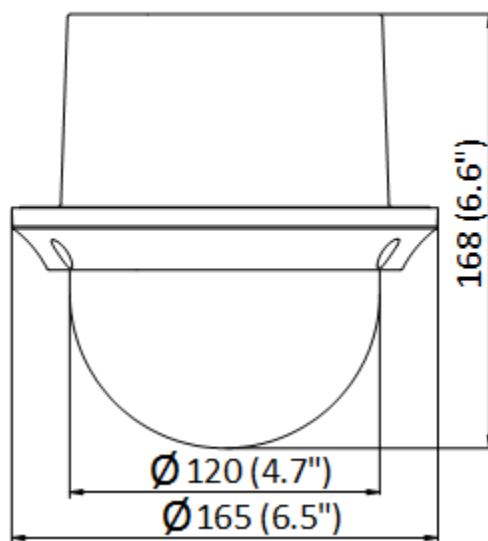

## ▪ Dimension

Indoor Model  
(In-Ceiling Mounting)

Unit: mm (inch)