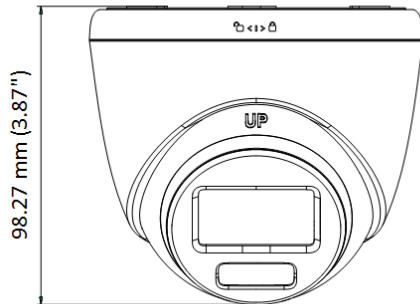

▪ **Available Model**

DS-2CE72KF3T-E

▪ **Dimension**

▪ **Accessory**

▪ **Optional**

DS-1281ZJ-S Inclined ceiling mount	DS-1275ZJ-SUS Vertical pole mount	DS-1280ZJ-S Junction box	DS-1272ZJ-110-T RS Wall mount	DS-1276ZJ-SUS Corner mount