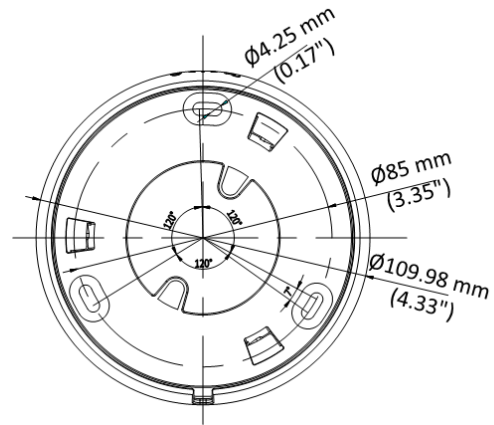

▪ **Available Model**

DS-2CE72KF3T-E

▪ **Dimension**

▪ **Accessory**

▪ **Optional**

DS-1281ZJ-S Inclined ceiling mount	DS-1275ZJ-SUS Vertical pole mount	DS-1280ZJ-S Junction box	DS-1272ZJ-110-T RS Wall mount	DS-1276ZJ-SUS Corner mount