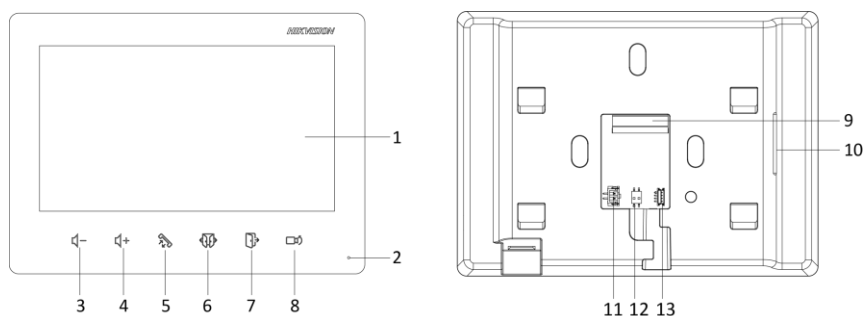

- 2-wire plug & play analog indoor station
- 7-inch TFT screen with 1024 × 600 resolution
- Receive video call and unlock via indoor station

▪ Specification

System parameters	
Operation system	Embedded Analog operation system
ROM	/
RAM	/
Processor	/
Display parameters	
Screen size	7-inch
Operation method	Non-touch
Type	TFT
Resolution	1024 × 600
Video parameters	
Lens	/
Resolution	/
FOV	/
Wide dynamic range (WDR)	/
Video compression standard	/
Focal length	/
Audio parameters	
Audio input	Built-in omnidirectional microphone
Audio compression standard	/
Audio output	Built-in loudspeaker (more than 80 dB within 20 cm)
Audio compression bitrate	/
Audio quality	/
Volume adjustment	Adjustable with touch buttons
Capacity	
Notice capacity	/
Linked network camera capacity	1
Linked indoor extensions capacity	2
Linked doorphone capacity	2
Network parameters	
Network protocol	/
Wi-Fi	/
Bluetooth	/
3G/4G	/
Zigbee	/
Device interfaces	
Alarm input	/
Network interface	/
TAMPER	/
RS-485	/
USB	/
TF card	/
Alarm output	/

DIP switch	2, ring duration can be set via DIP switch
General	
Button	6 touch buttons
Installation	Surface mounting
Indicator	/
Weight	Net weight: 334.6 g Gross weight: 874.4 g
Protective level	/
Working temperature	-10 °C to 50 °C (14 °F to 122 °F)
Working humidity	10% to 90%
Dimension (W × H × D)	187 mm × 137 mm × 25.4 mm (7.36" × 5.39" × 1.00")
Battery	/
Power supply	/
Application environment	Indoor
Power consumption	≤ 5 W

Physical Interface

No.	Description	No.	Description
1	Screen	8	Monitor/Switch
2	Microphone	9	Terminals
3	Volume +	10	Loudspeaker
4	Volume -	11	Power Terminal
5	Receive/Decline	12	DIP Switch
6	Unlock Door 2	13	Debugging Port
7	Unlock Door 1		