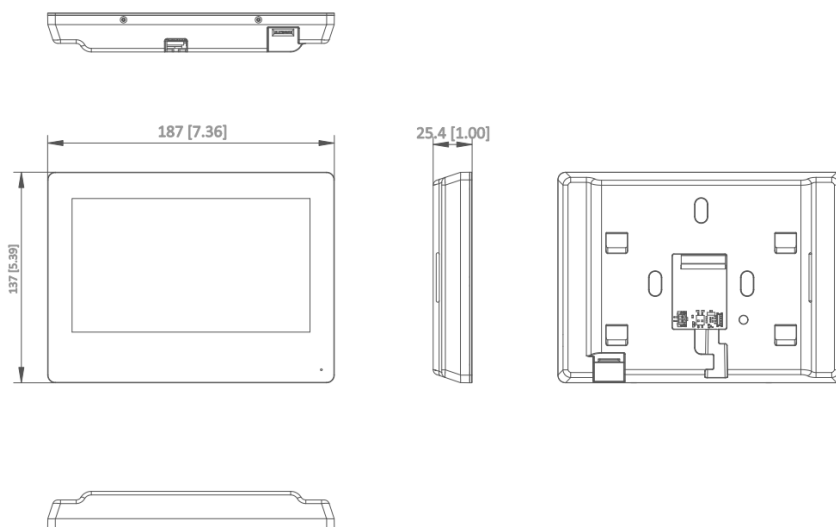

DIP switch	2, ring duration can be set via DIP switch
General	
Button	6 touch buttons
Installation	Surface mounting
Indicator	/
Weight	Net weight: 334.6 g Gross weight: 874.4 g
Protective level	/
Working temperature	-10 °C to 50 °C (14 °F to 122 °F)
Working humidity	10% to 90%
Dimension (W × H × D)	187 mm × 137 mm × 25.4 mm (7.36" × 5.39" × 1.00")
Battery	/
Power supply	/
Application environment	Indoor
Power consumption	≤ 5 W

Physical Interface

No.	Description	No.	Description
1	Screen	8	Monitor/Switch
2	Microphone	9	Terminals
3	Volume +	10	Loudspeaker
4	Volume -	11	Power Terminal
5	Receive/Decline	12	DIP Switch
6	Unlock Door 2	13	Debugging Port
7	Unlock Door 1		

Available Model

DS-KH1200

DS-KH1200/DS-KIS101-P专用

▪ Dimension

Unit:mm [inch]

SCALE	1:1
-------	-----

Headquarters

No.555 Qianmo Road, Binjiang District,
Hangzhou 310051, China
T +86-571-8807-5998
www.hikvision.com