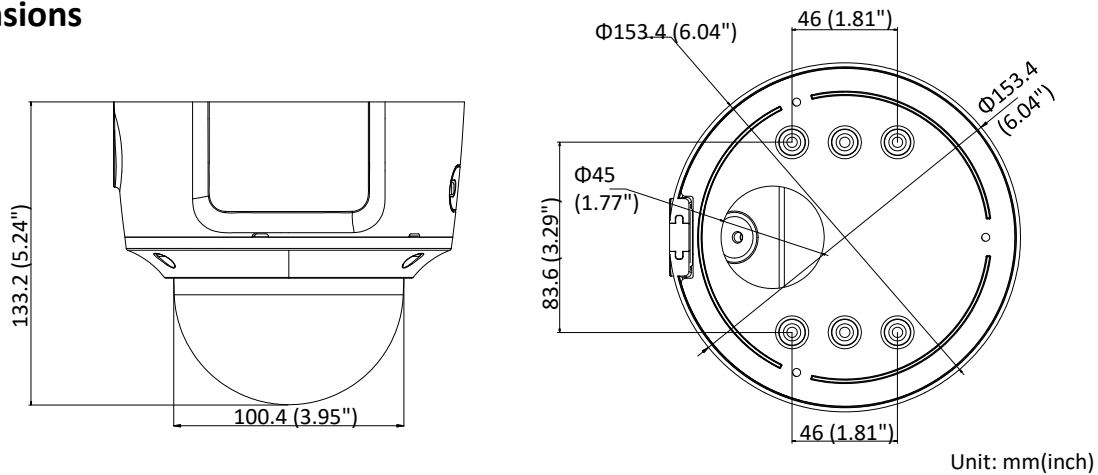

Material	Front cover: metal, bottom base: metal, bubble: plastic
Dimensions	Φ 153.4 × 133.2 mm (Φ 6.04" × 5.24")
Weight	Camera: 1300 g (2.9 lb.) With package: 1500 g (3.3 lb.)

Available Model:

DS-2CD2765G0-IZS (2.8 to 12 mm)

Dimensions

Accessories

DS-1227ZJ-DM37
In-ceiling Mount

DS-1473ZJ-155(Black)
Wall Mount

DS-1475ZJ-SUS(Black)
Vertical pole mount